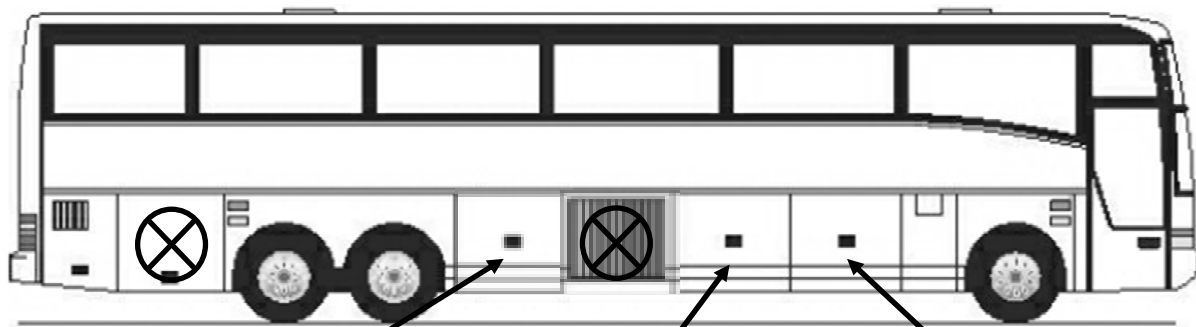

COACH MODEL: VanHool S-2145

DATE: 11/25/2020

SUBJECT: Storage Dimensions in Inches

Bus 033

Black Paint

38"W x 36"T x 64"Deep

51"W x 38"T x 102"Deep

51"W x 38"T x 102"Deep